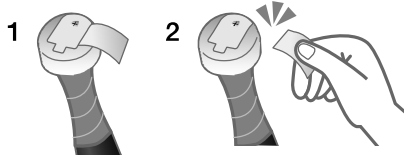

Baseball Bat