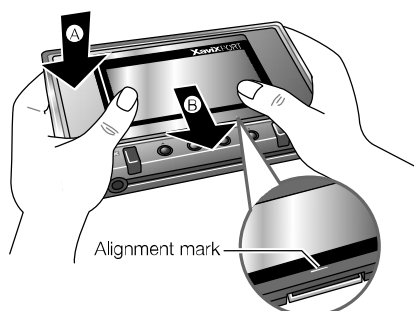

3 Insert System Cartridge.

INSERT the cartridge into the PORT and slide the cartridge towards the front of the PORT. Press the PORT power switch and check to be sure the green power light is on.