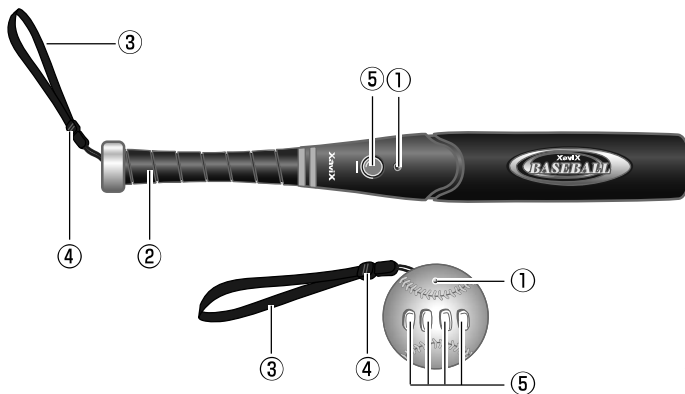

Setup

1 Description of XaviX Baseball Bat and Ball.

Package contents of XaviXBASEBALL

System Cartridge (1)
Baseball Ball (1)
Quick Set-up Guide (1)
Serial No. Label (4)

Baseball Bat (1)
User's Guide (1)
Registration Card (1)

The Baseball Bat includes two AA batteries.
The Baseball includes two AAA batteries.
Please see the user's guide for replacement instructions.

- ① Infra-Red Transmitters
- ② Grip
- ③ Wrist strap
- ④ Adjuster
- ⑤ Buttons

Use the buttons for selecting items on the screen and types of pitches. These buttons also double as the CANCEL and ENTER Keys.

Insert your hand into the wrist strap.
Slide the adjuster towards your hand to tighten.
Slide the adjuster away from your hand to loosen.

1. Insert the screw section of the Baseball grip into the hole in the end of the Baseball Bat.
2. Turn the screw section as far as it can go. You will hear it click into place. The two parts are now assembled.