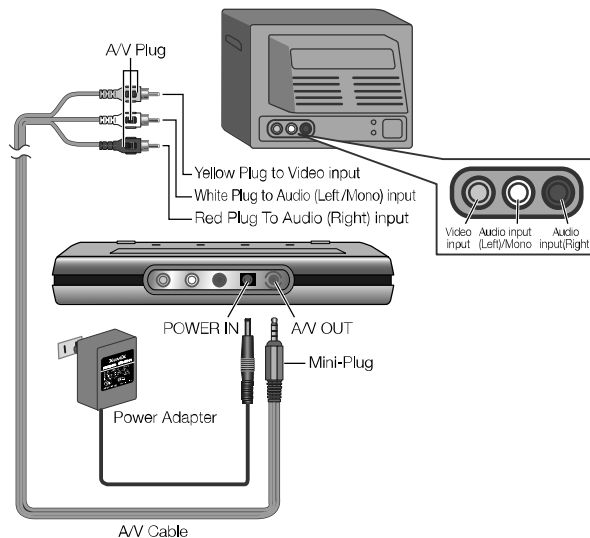

The Baseball Bat includes two AA batteries.
The Baseball includes two AAA batteries.
Please see the user's guide for replacement instructions.

- ① Infra-Red Transmitters
- ② Grip
- ③ Wrist strap
- ④ Adjuster
- ⑤ Buttons

Use the buttons for selecting items on the screen and types of pitches. These buttons also double as the CANCEL and ENTER Keys.

Insert your hand into the wrist strap.
Slide the adjuster towards your hand to tighten.
Slide the adjuster away from your hand to loosen.

2 Setup XaviXPORT.

Please be sure that the A/V mini-plug is firmly inserted into the back of the XaviXPORT.

*XaviXPORT typically sold separately unless clearly indicated on the package that the PORT is included.

1. Insert the screw section of the Baseball grip into the hole in the end of the Baseball Bat.
2. Turn the screw section as far as it can go. You will hear it click into place. The two parts are now assembled.