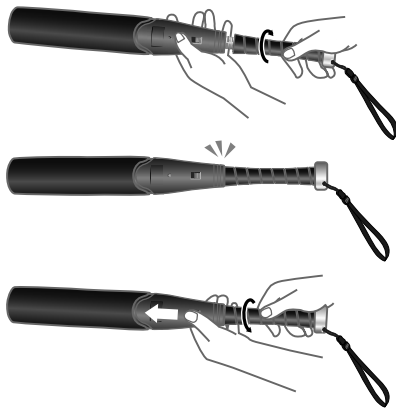

The Baseball Bat includes two AA batteries.
The Baseball includes two AAA batteries.
Please see the user's guide for replacement instructions.

- ① Infra-Red Transmitters
- ② Grip
- ③ Wrist strap
- ④ Adjuster
- ⑤ Buttons

2 Setup XaviXPORT.

Please be sure that the A/V mini-plug is firmly inserted into the back of the XaviXPORT.

*XaviXPORT typically sold separately unless clearly indicated on the package that the PORT is included.

3 Insert System Cartridge.

INSERT the cartridge into the PORT and slide the cartridge towards the front of the PORT. Press the PORT power switch and check to be sure the green power light is on.

4 Assembling the Baseball Bat. Remove the battery insulation tape.

1. Insert the screw section of the Baseball grip into the hole in the end of the Baseball Bat.
2. Turn the screw section as far as it can go. You will hear it click into place. The two parts are now assembled.