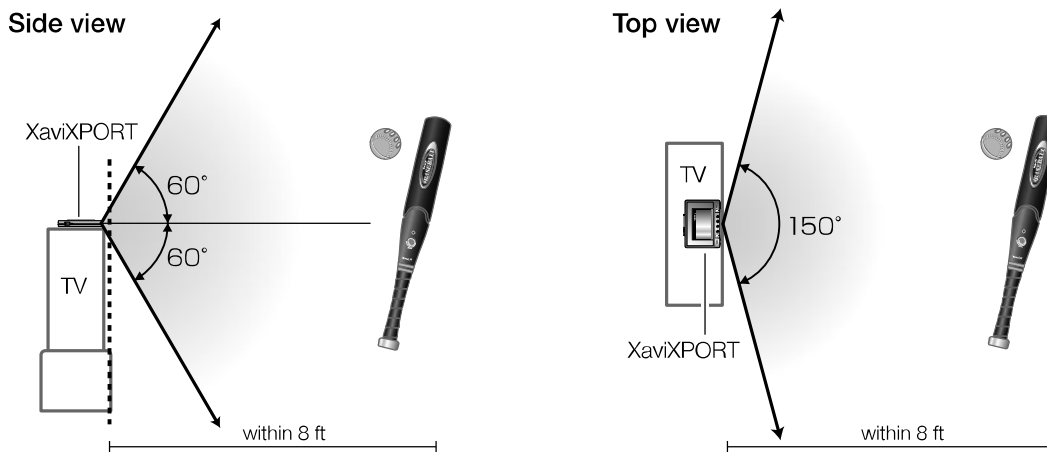

1. Insert the screw section of the Baseball grip into the hole in the end of the Baseball Bat.
2. Turn the screw section as far as it can go. You will hear it click into place. The two parts are now assembled.

To dismantle the Baseball Bat, push the button upwards and follow the above procedure in reverse.

 When assembling the bat, tighten firmly. Do not over-tighten. This may break the plastic and cause the bat head to fly off.

Baseball Bat

Baseball Ball

To start using the Baseball Bat and Ball, remove the insulation tapes.

How to play Baseball

1 Distance and Angle.

We recommend the above interactive distance and angle.

 Do not point the remote control of a TV, at the XaviXPORT. Doing so might cause it to malfunction.